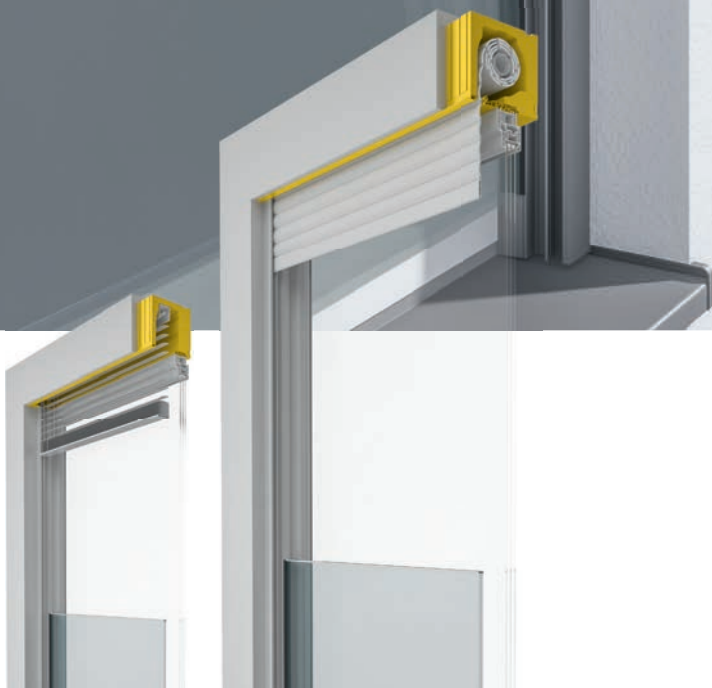

Energy saving

thanks to the snap-on adapter profile, the connection to the window is made without additional windproof sealing

Insect protection

integrated insect protection available

GLASS SLIP GUARD

**PROTECTION
FOR AK-FLEX**

VENETIAN BLINDS

ROLLER SHUTTERS

GLASS SLIP GUARD PROTECTION

CAN BE INTEGRATED INTO AK-FLEX

The ALUKON slip guard protection is a modern, discreet solution for floor-to-ceiling windows. It provides unrestricted visibility to the outside and more daylight intake in the rooms.

Quick and easy installation

directly with the top-mounted box AK-FLEX, therefore no additional fastening to the facade is necessary

Tested safety

Glass heights 50 to 110 cm and system widths up to 280 cm; with filigree glass edge protection