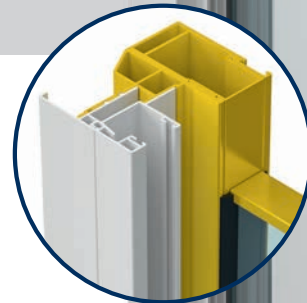

GLASS SLIP GUARD PROTECTION

CAN BE INTEGRATED INTO AK-FLEX

The ALUKON slip guard protection is a modern, discreet solution for floor-to-ceiling windows. It provides unrestricted visibility to the outside and more daylight intake in the rooms.

Planning is carried out directly with the top-mounted box AK-FLEX. The 16 mm laminated glass (according to AbP) is inserted into the waterproof, multi-part guide rail between the window and roller shutter or venetian blind and fastened in a concealed manner.*

Quick and easy installation

directly with the top-mounted box AK-FLEX, therefore no additional fastening to the facade is necessary

Tested safety

Glass heights 50 to 110 cm and system widths up to 280 cm; with filigree glass edge protection

*Test certificate according to DIN 18008 for use in Germany is available. Under certain circumstances, coordination with local authorities may be necessary. We recommend you to inform yourself accordingly.