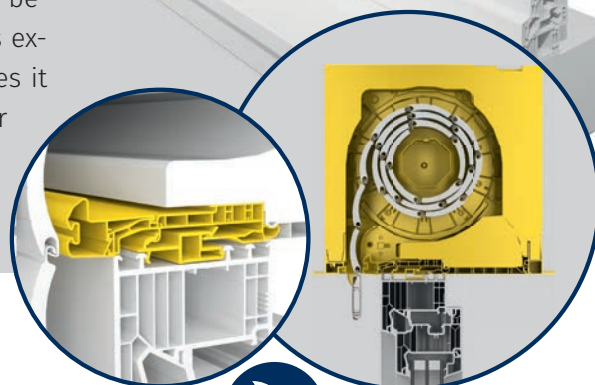

FOAMED TOP-MOUNTED BOX

FOR NEW CONSTRUCTION AND RENOVATION

The foamed top-mounted box AK-FLEX is specially designed for new buildings or renovations together with the entire window and meets the current requirements for both thermal and sound insulation.

You can use the AK-FLEX for all wall structures and installation situations. Regardless of whether thermal insulation composite system, exterior plaster, clinker or slate facade, the AK-FLEX universal box can always be used. Its flexibility and the possibility to adapt its external dimensions to the building situation makes it particularly suitable for prefabricated houses or requirements for fixed wall thicknesses.

Sound protection

offers the highest level of sound protection. Depending on the type of box, values of up to 46/47 dB can be achieved without complex additional measures

Facade design

depending on requirements with roller shutter, external venetian blind or ZipTex curtain available

Energy saving

thanks to the snap-on adapter profile, the connection to the window is made without additional windproof sealing

Insect protection

integrated insect protection available